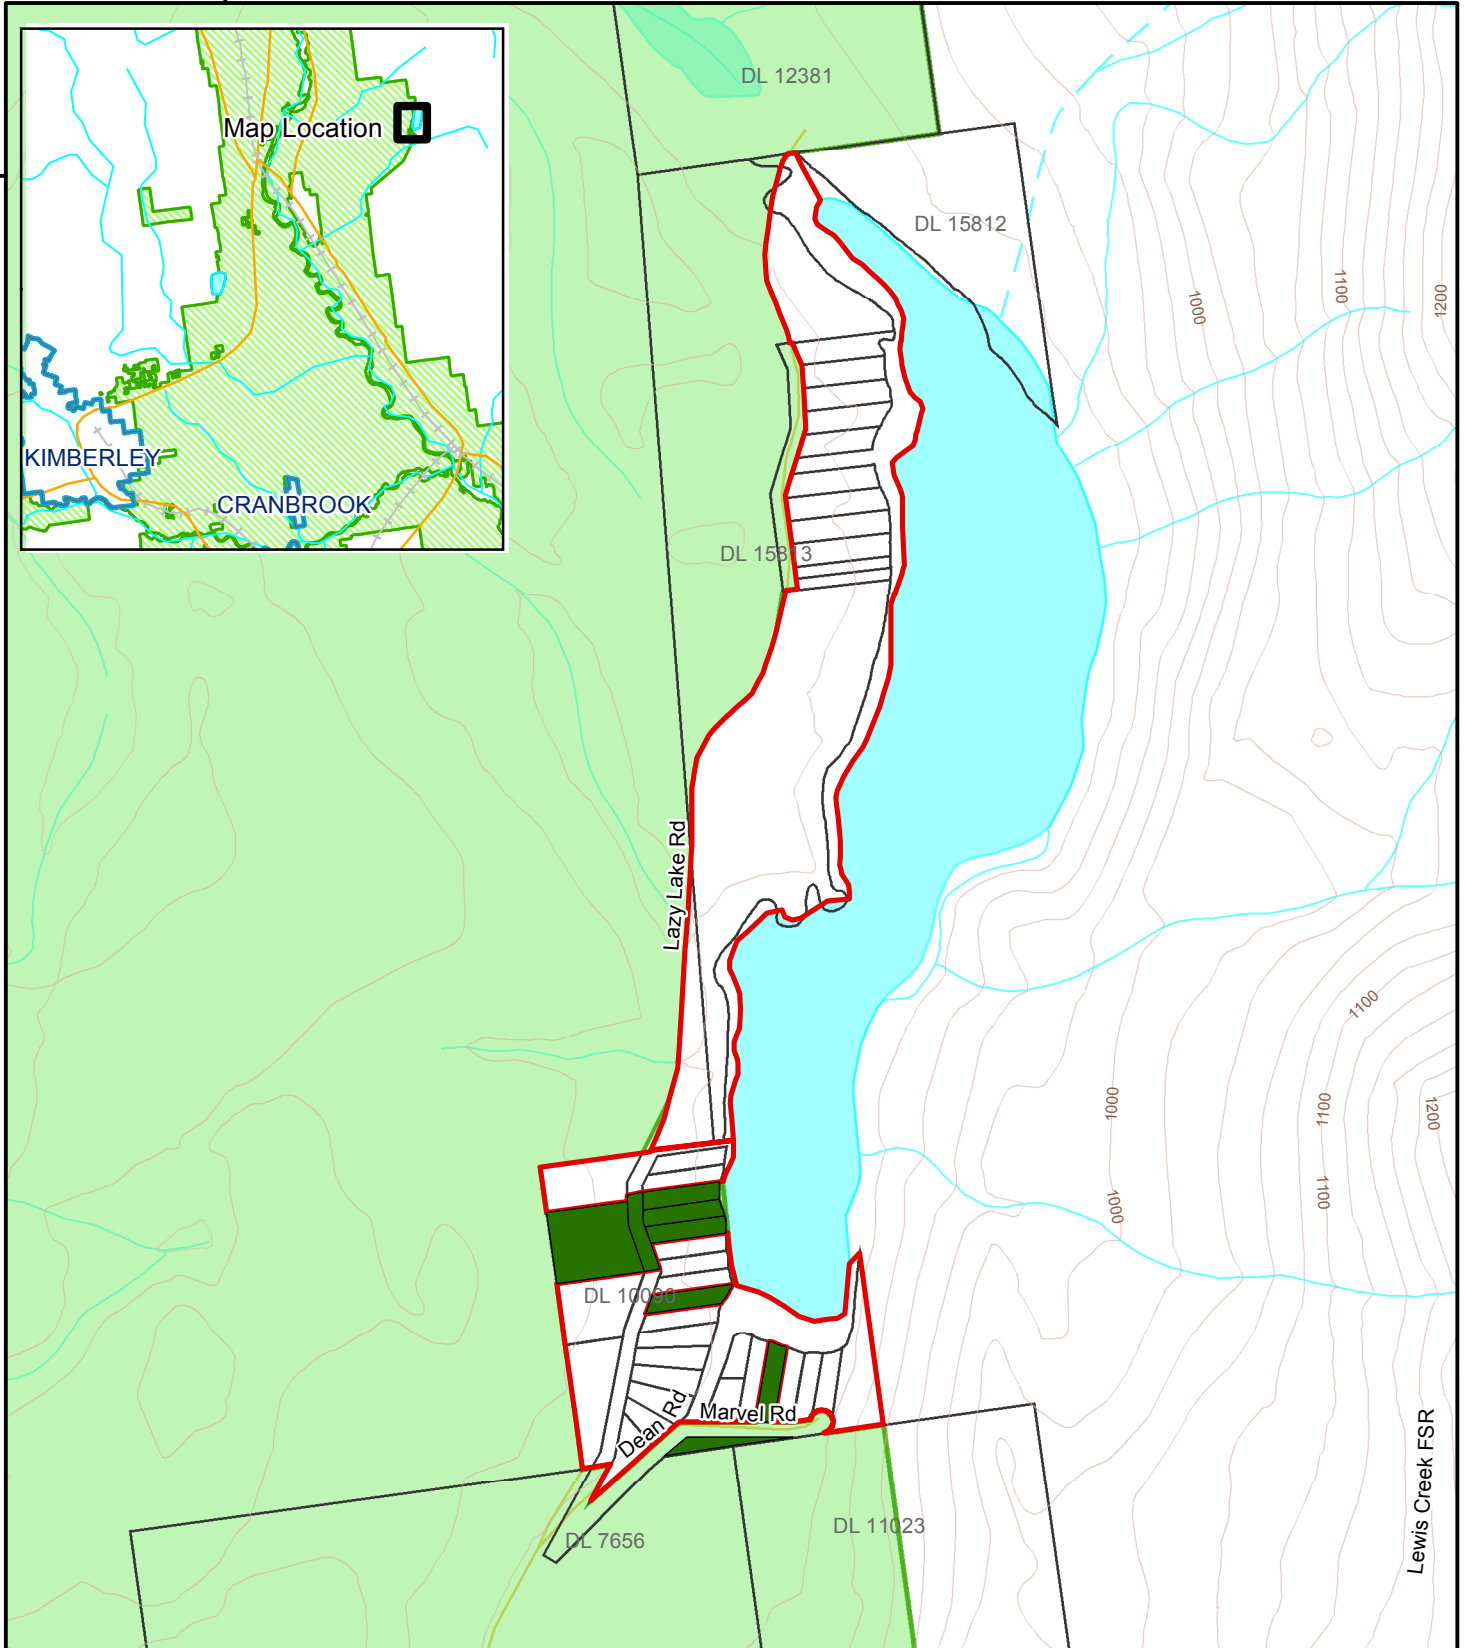

115°38'0"W

49°50'0"N

Legend

-  Areas approved for exclusion from the ALR
-  Areas proposed for exclusion from the ALR
-  Agricultural Land Reserve

**Decision Map Eight
Area Eight: Lazy Lake**

ALC File Number: 56610