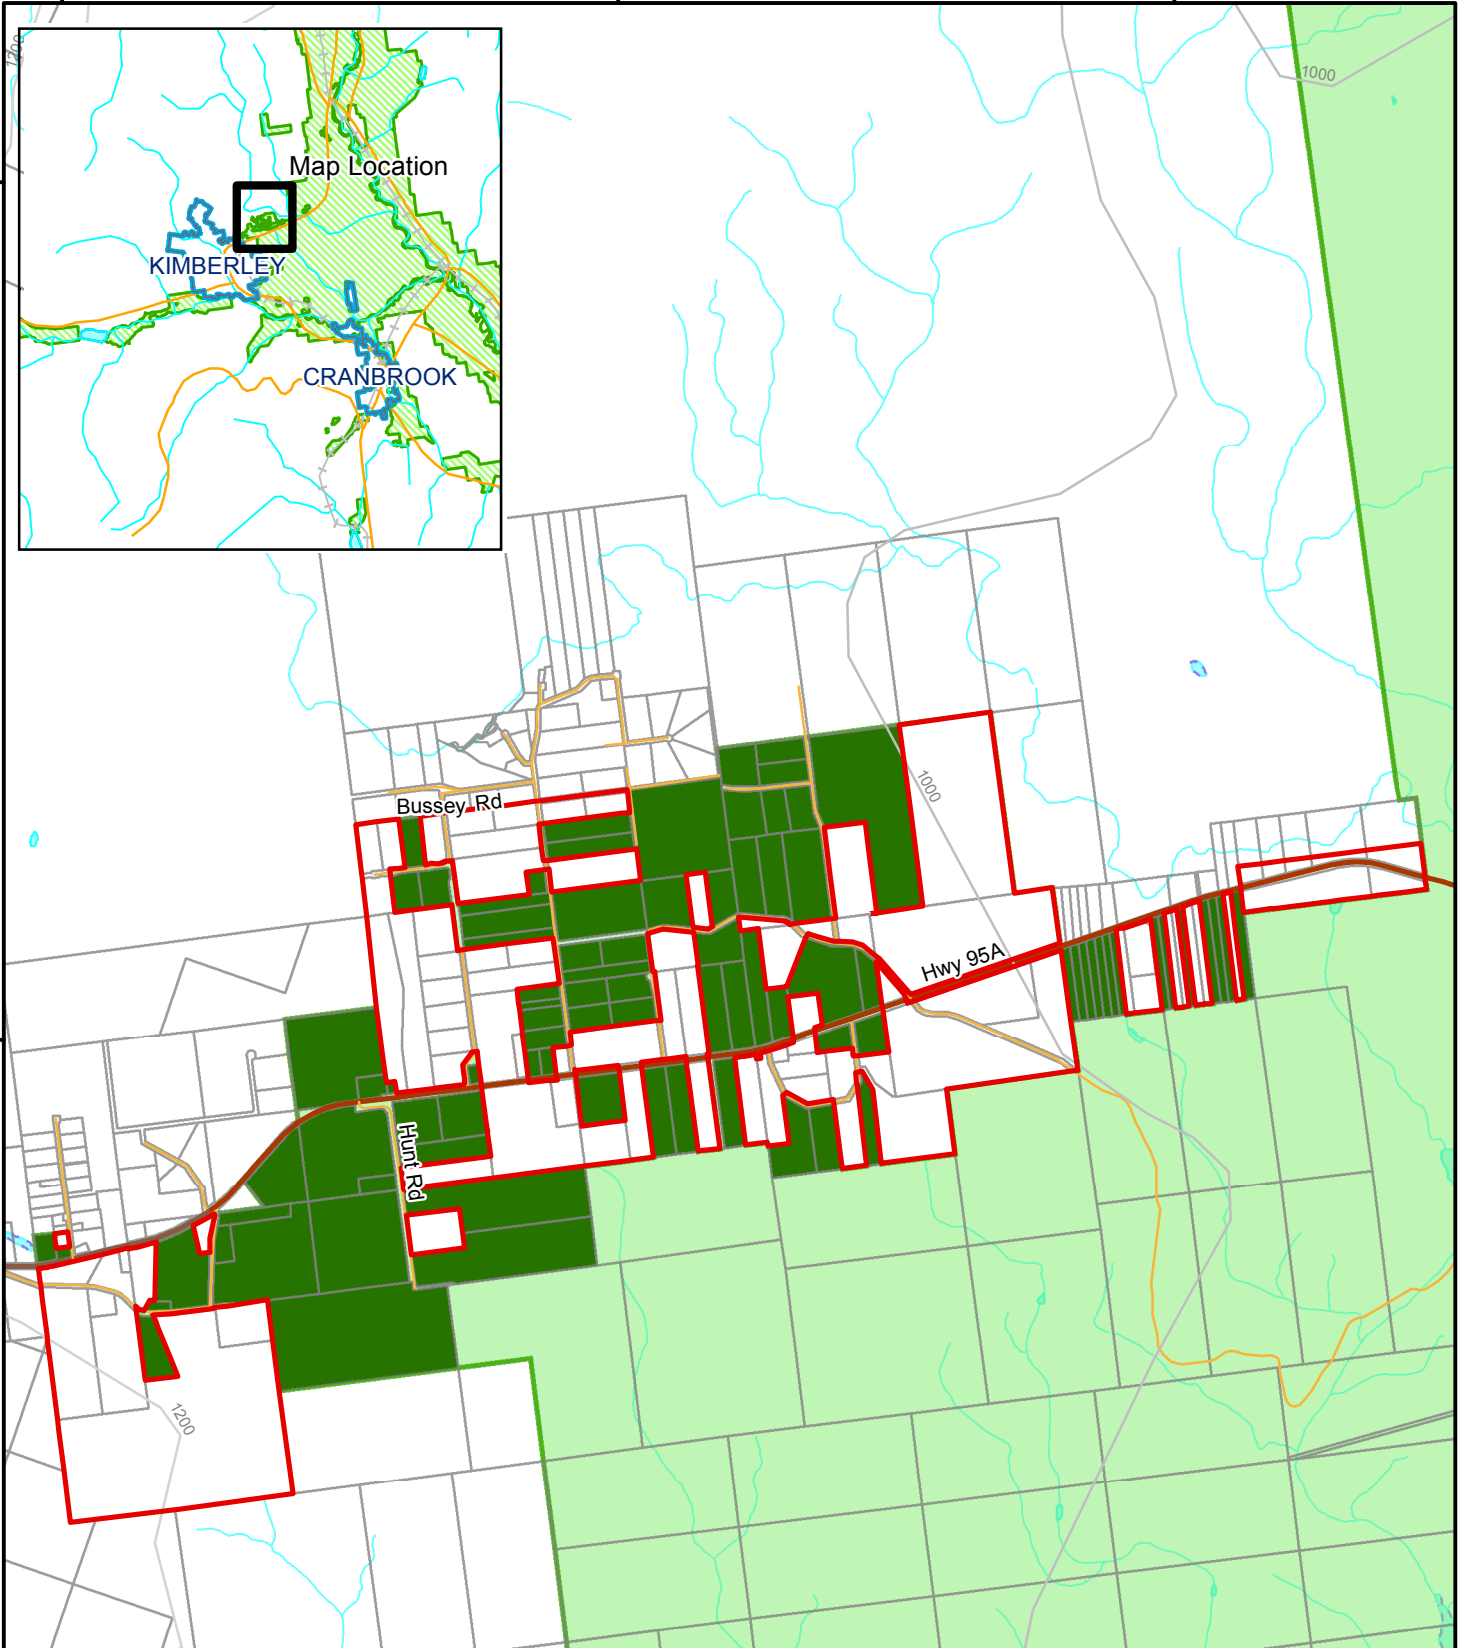

115°56'0"W

115°54'0"W

115°52'0"W

49°44'0"N

49°42'0"N

Legend

-  Areas approved for exclusion from the ALR
-  Areas proposed for exclusion from the ALR
-  Agricultural Land Reserve

**Decision Map Four
Area Four: Meadowbrook**

ALC File Number: 56610