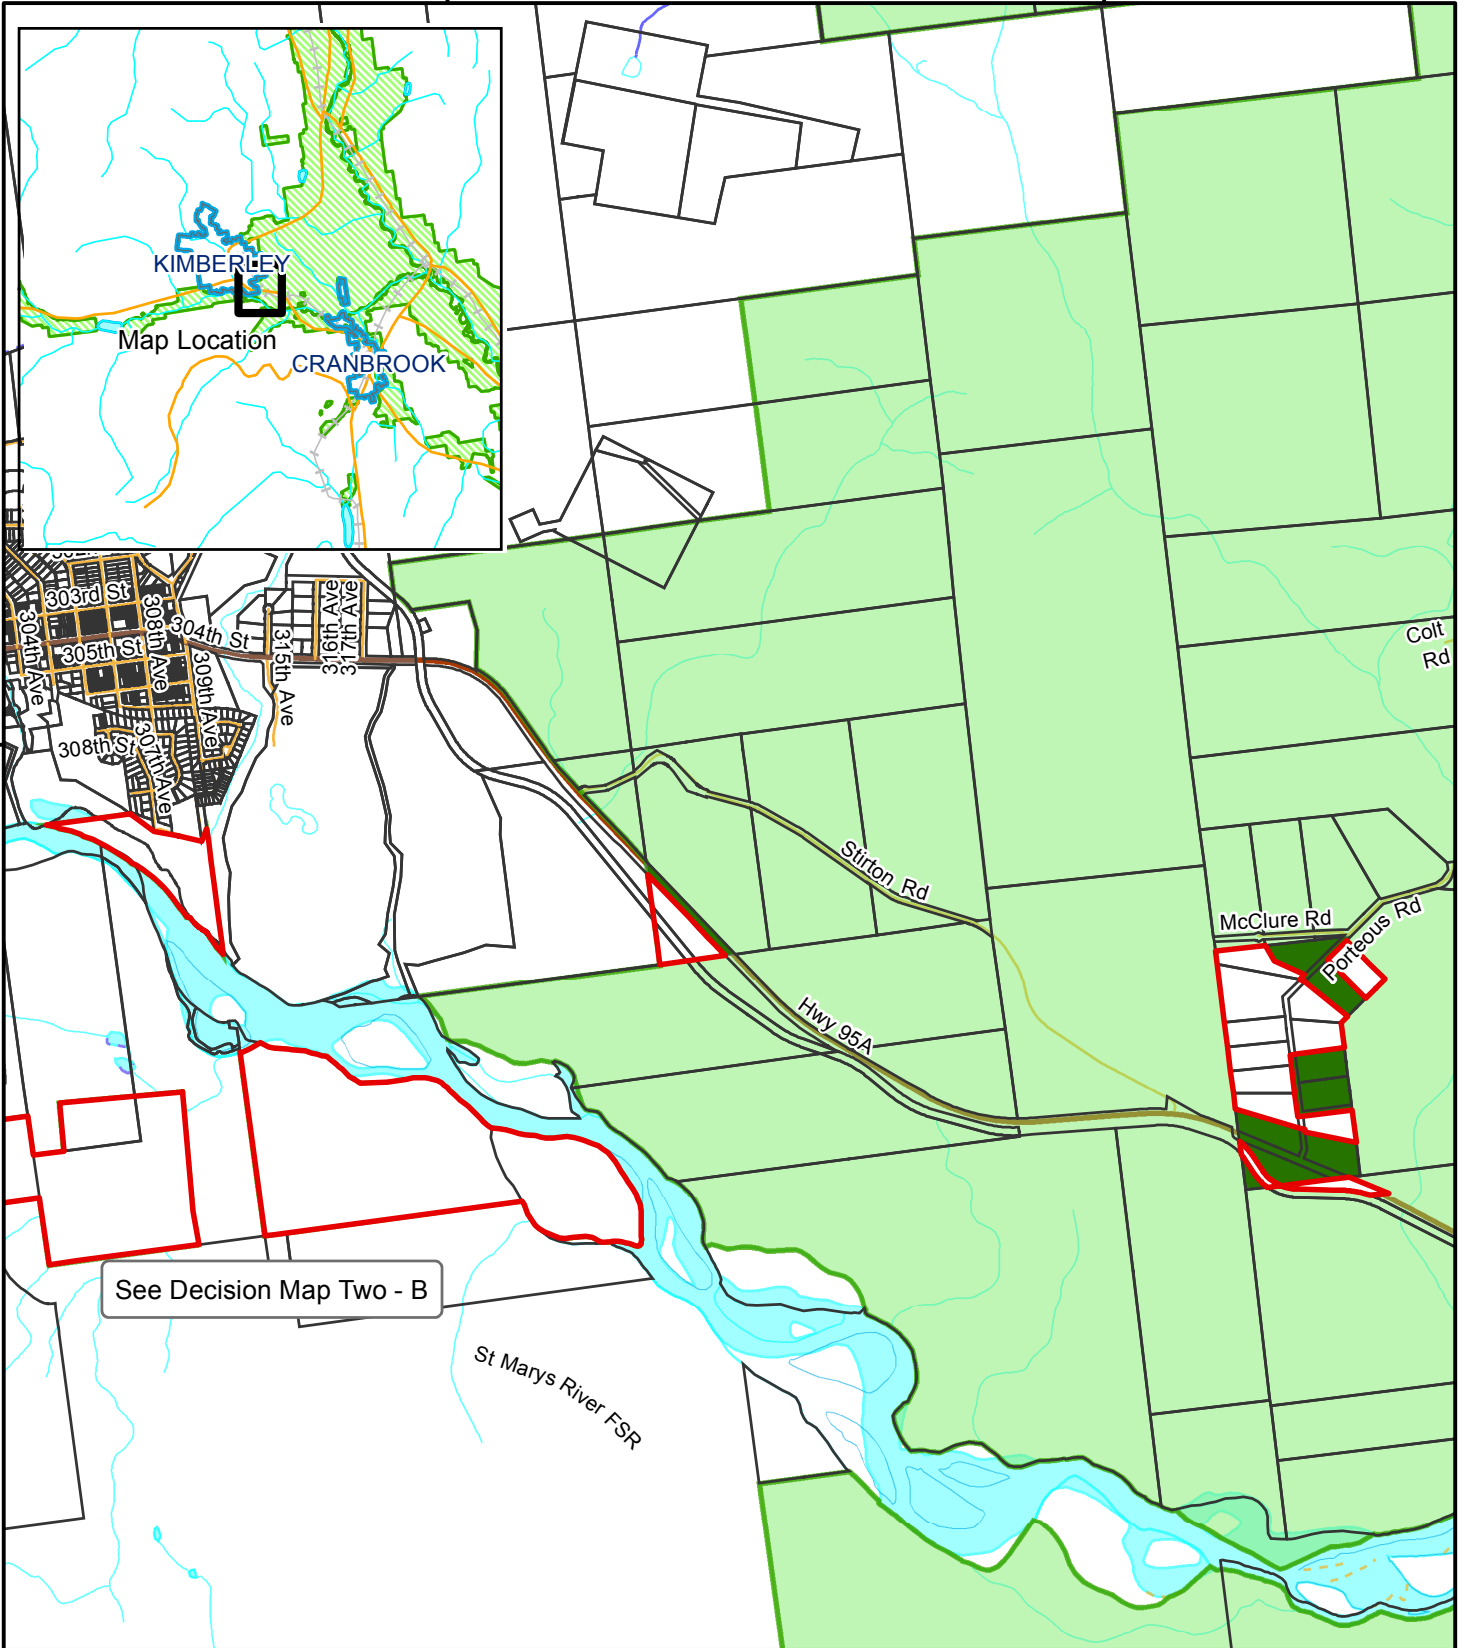

115°56'0"W

115°54'0"W

Legend

- Areas approved for exclusion from the ALR
- Areas proposed for exclusion from the ALR
- Agricultural Land Reserve

**Decision Map Three
Area Three: Porteous Road**

ALC File Number: 56610