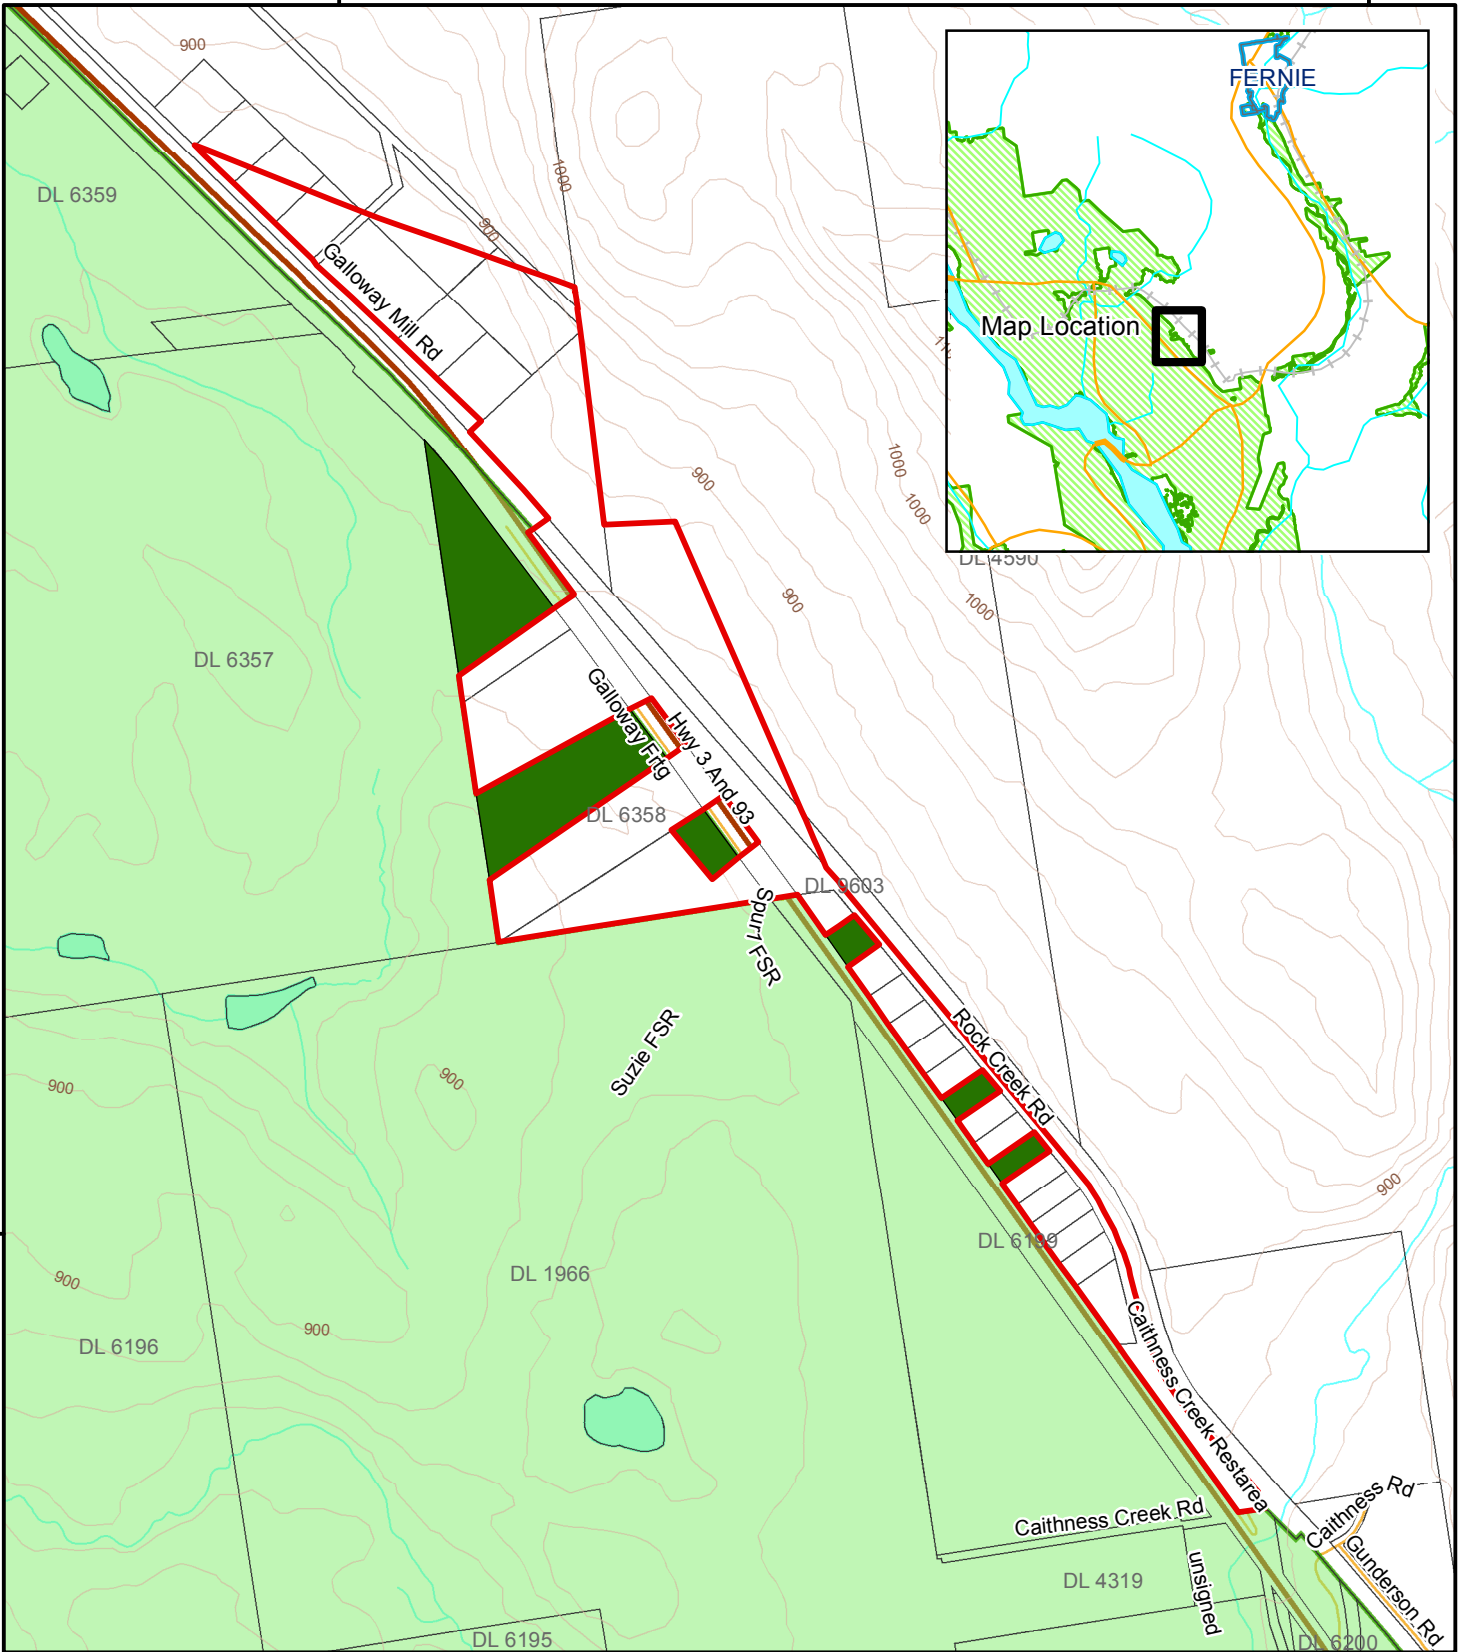

115°12'0"W

115°10'0"W

49°20'0"N

Legend

-  Areas approved for exclusion from the ALR
-  Areas proposed for exclusion from the ALR
-  Agricultural Land Reserve

**Decision Map Eight
Area Eight: Caithness Road**

ALC File Number: 56609