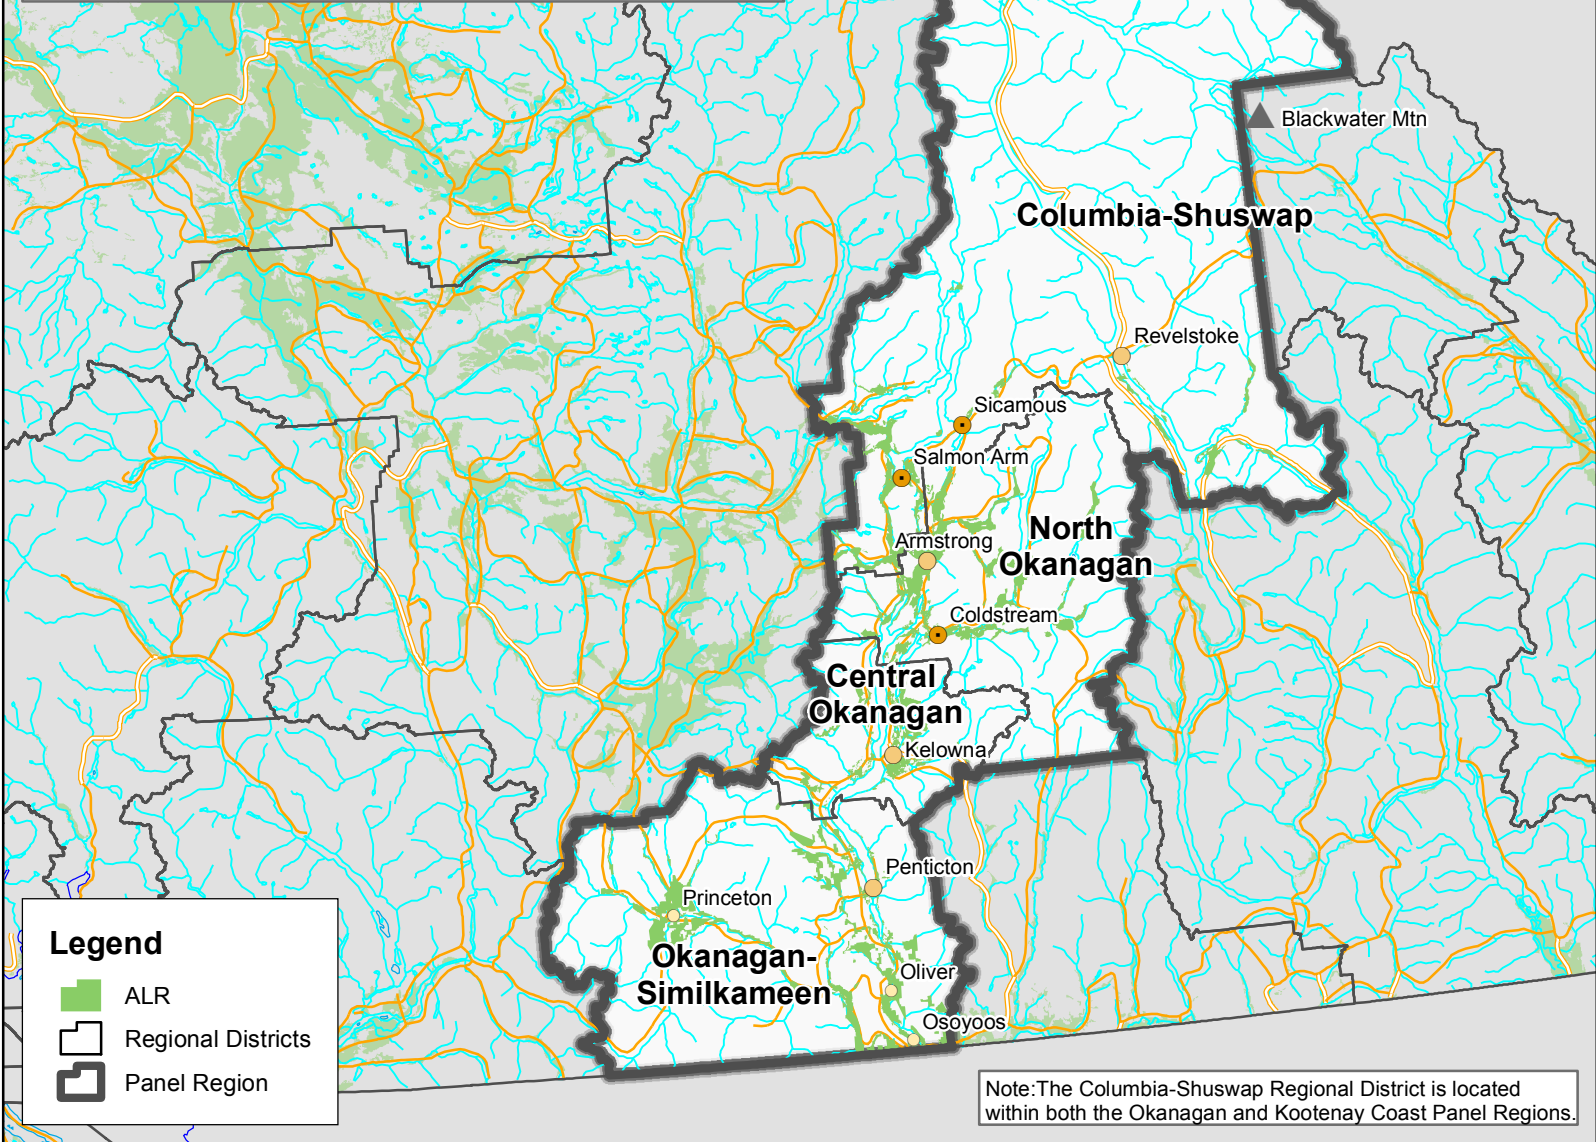

# Okanagan Panel Region

Zone 1

## Legend

-  ALR
-  Regional Districts
-  Panel Region

Note: The Columbia-Shuswap Regional District is located within both the Okanagan and Kootenay Coast Panel Regions.