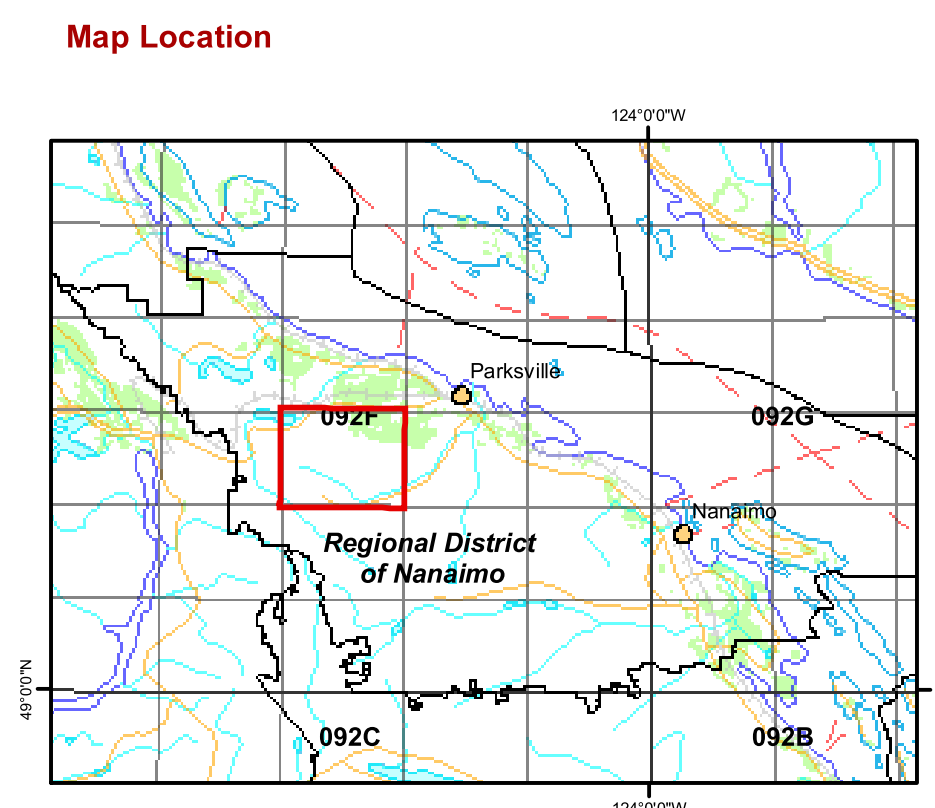

Agricultural Land Commission
133-4940 Canada Way,
Burnaby B.C. V5G 4K6
Phone: (604) 660-7000
Fax: (604) 660-7033
ALC Website: www.alc.gov.bc.ca

- Agricultural Land Reserve
- Regional District Boundaries
- Municipal Boundaries
- Property Boundaries
- Indian Reserves

Contour Interval 20 metres
B.C. Albers Projection
NAD 83

REGIONAL DISTRICT
Nanaimo
SCALE: 1 : 20 000

B.C.G.S. MAP REFERENCE NUMBER:
92F.028