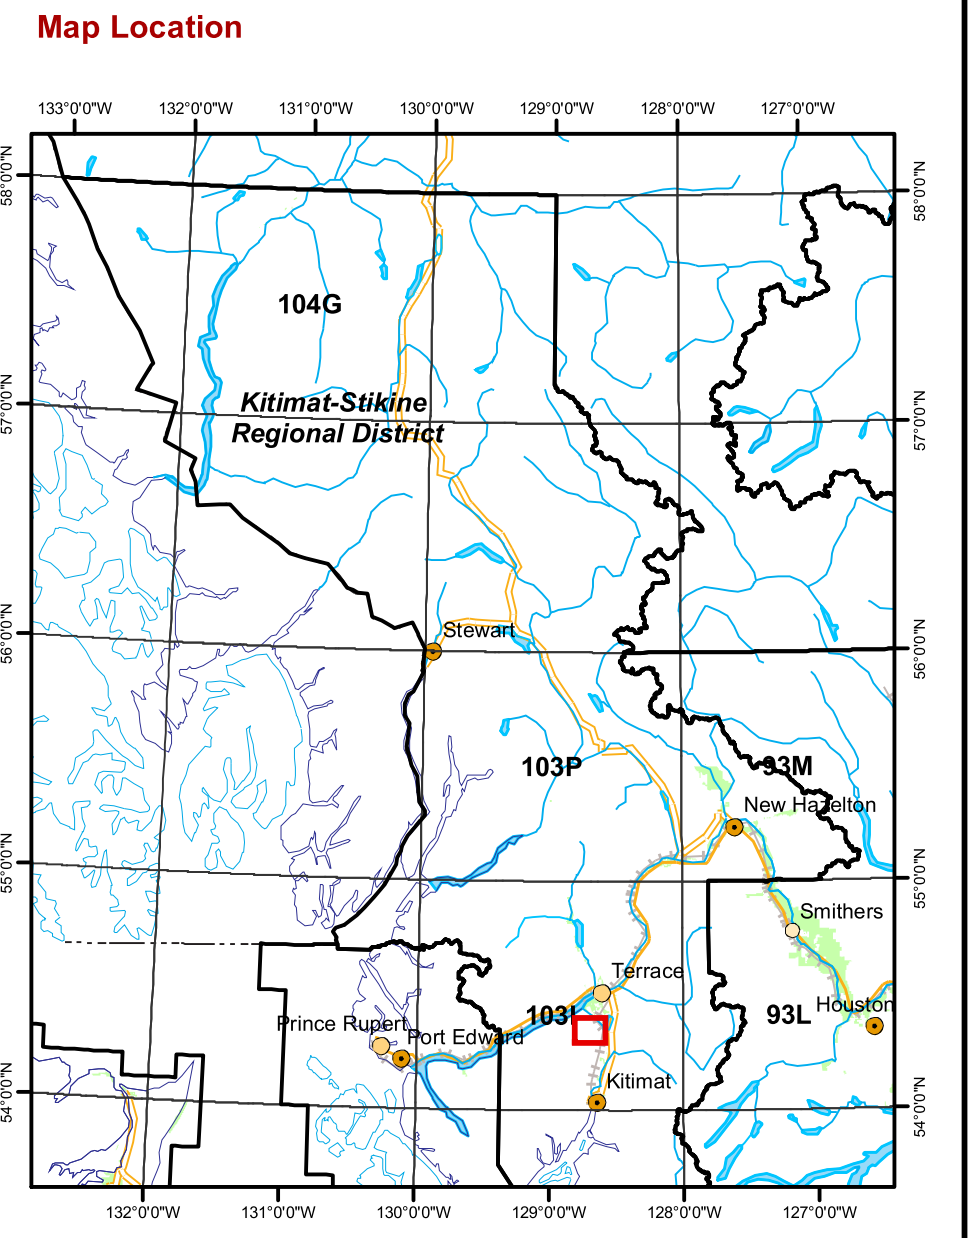

1031.036 1031.046

Agricultural Land Commission
133-4940 Canada Way
Burnaby B.C. V5G 4K6
Phone: (604) 660-7000
Fax: (604) 660-7033
ALC Website: www.alc.gov.bc.ca

- Agricultural Land Reserve
- Regional District Boundaries
- Municipal Boundaries
- Property Boundaries
- Indian Reserves

Contour Interval 20 metres
B.C. Albers Projection
NAD 83

REGIONAL DISTRICT
Kitimat-Stikine
SCALE: 1 : 20 000

B.C.G.S. MAP REFERENCE NUMBER:
1031.037