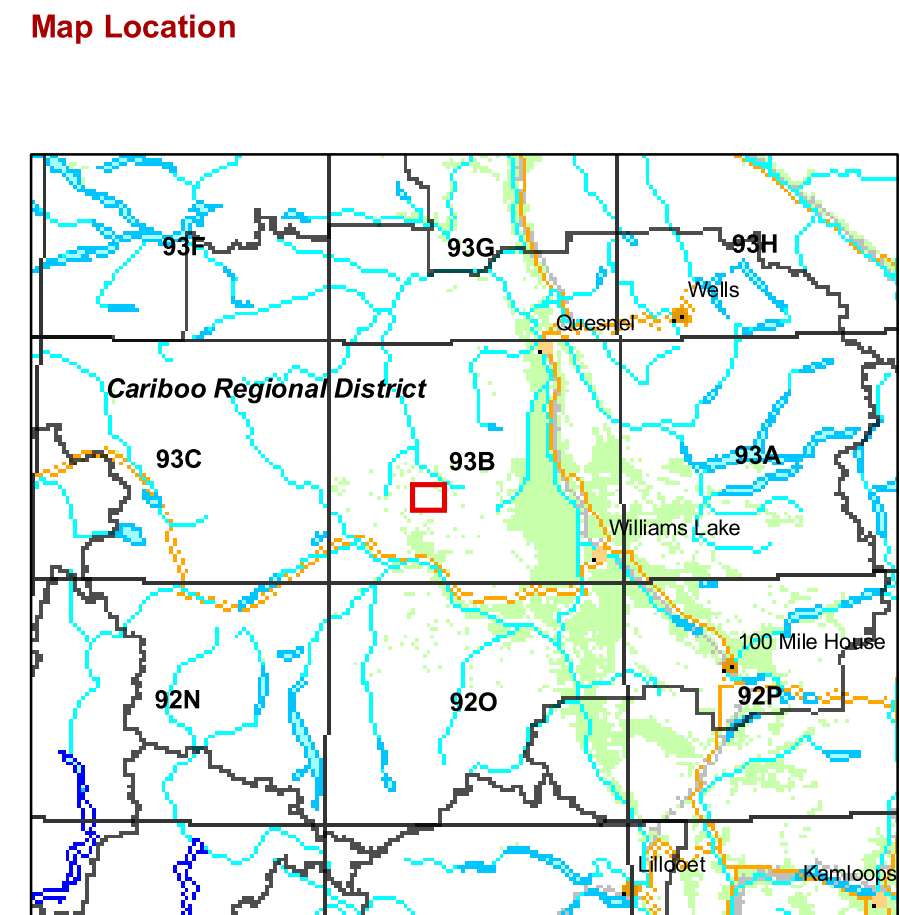

Agricultural Land Commission
133-4940 Canada Way
Burnaby B.C. V5G 4K6
Phone: (604) 660-7000
Fax: (604) 660-7033
ALC Website: www.alc.gov.bc.ca

This map represents Agricultural Land Reserve lands within the Cariboo Regional District designated by Resolution #51/2002 of the Agricultural Land Commission.
Map created May 2008

- Agricultural Land Reserve
- Property Boundaries
- Regional District Boundaries
- Indian Reserves
- Municipal Boundaries

Contour Interval 20 metres
B.C. Albers Projection
NAD 83

REGIONAL DISTRICT
Cariboo

B.C.G.S. MAP REFERENCE NUMBER:
93B.034