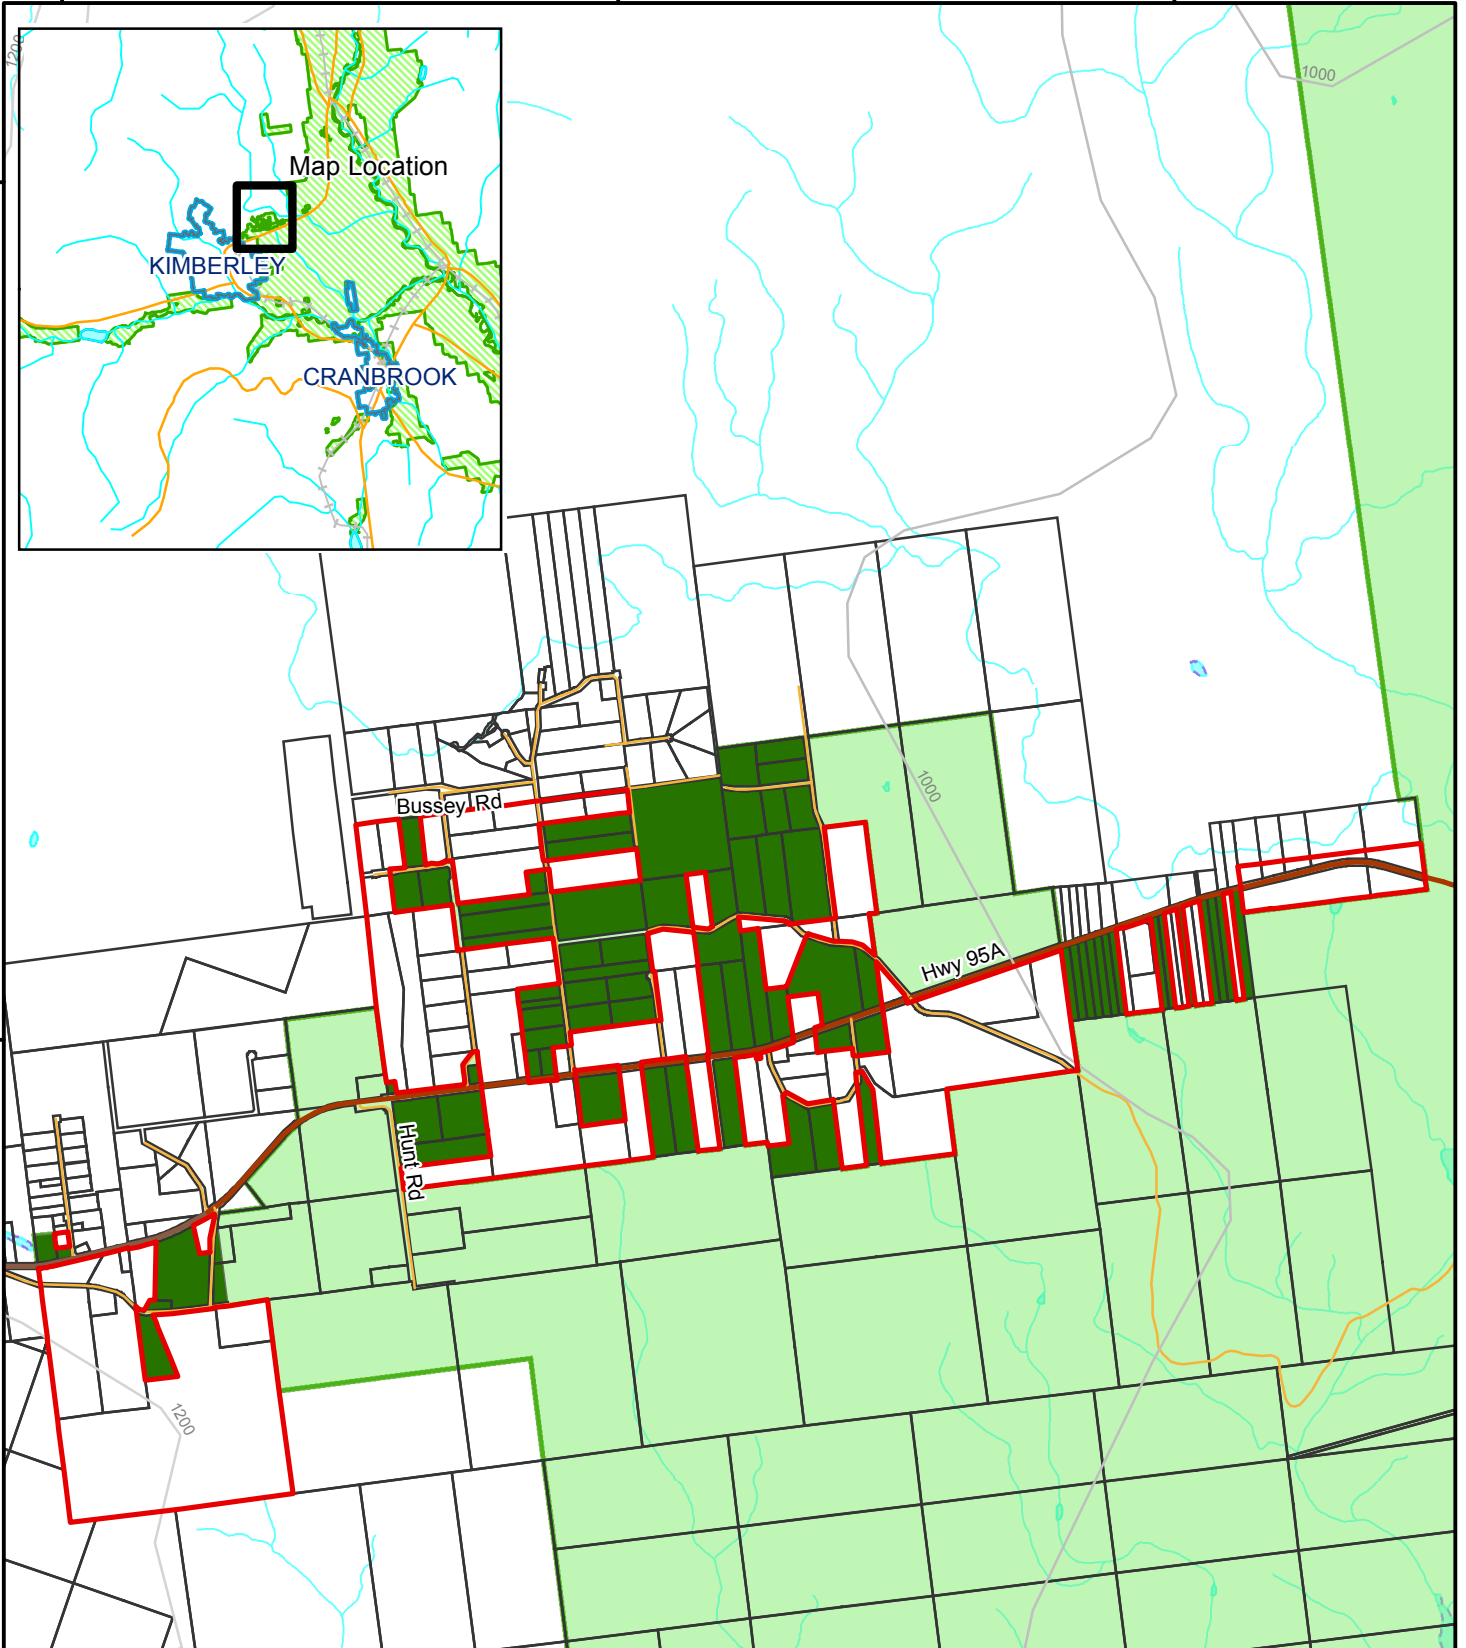

115°56'0"W

115°54'0"W

115°52'0"W

49°44'0"N

49°42'0"N

Legend

-  Areas approved for exclusion from the ALR
-  Areas proposed for exclusion from the ALR
-  Agricultural Land Reserve

**Decision Map Four
Area Four: Meadowbrook**

ALC File Number: 56610