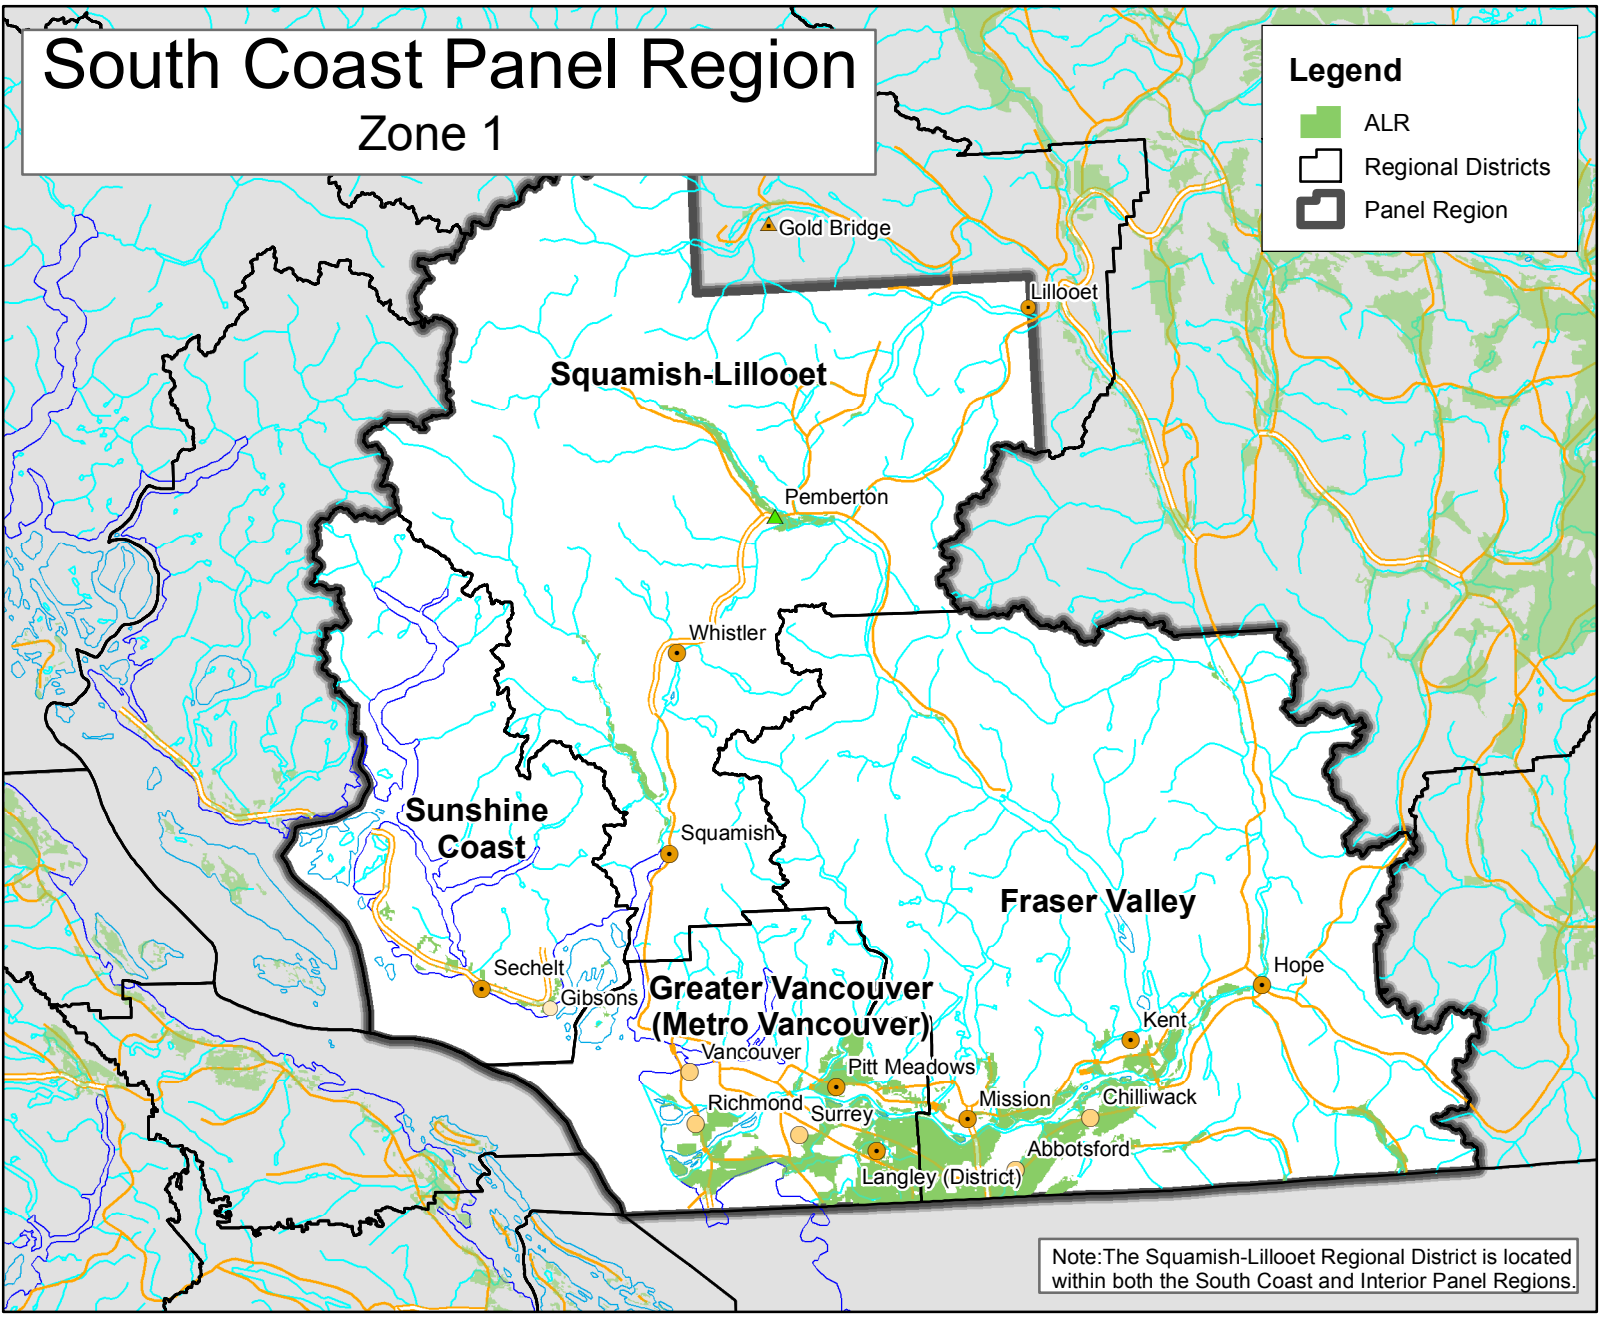

South Coast Panel Region

Zone 1

Legend

-  ALR
-  Regional Districts
-  Panel Region

Note: The Squamish-Lillooet Regional District is located within both the South Coast and Interior Panel Regions.