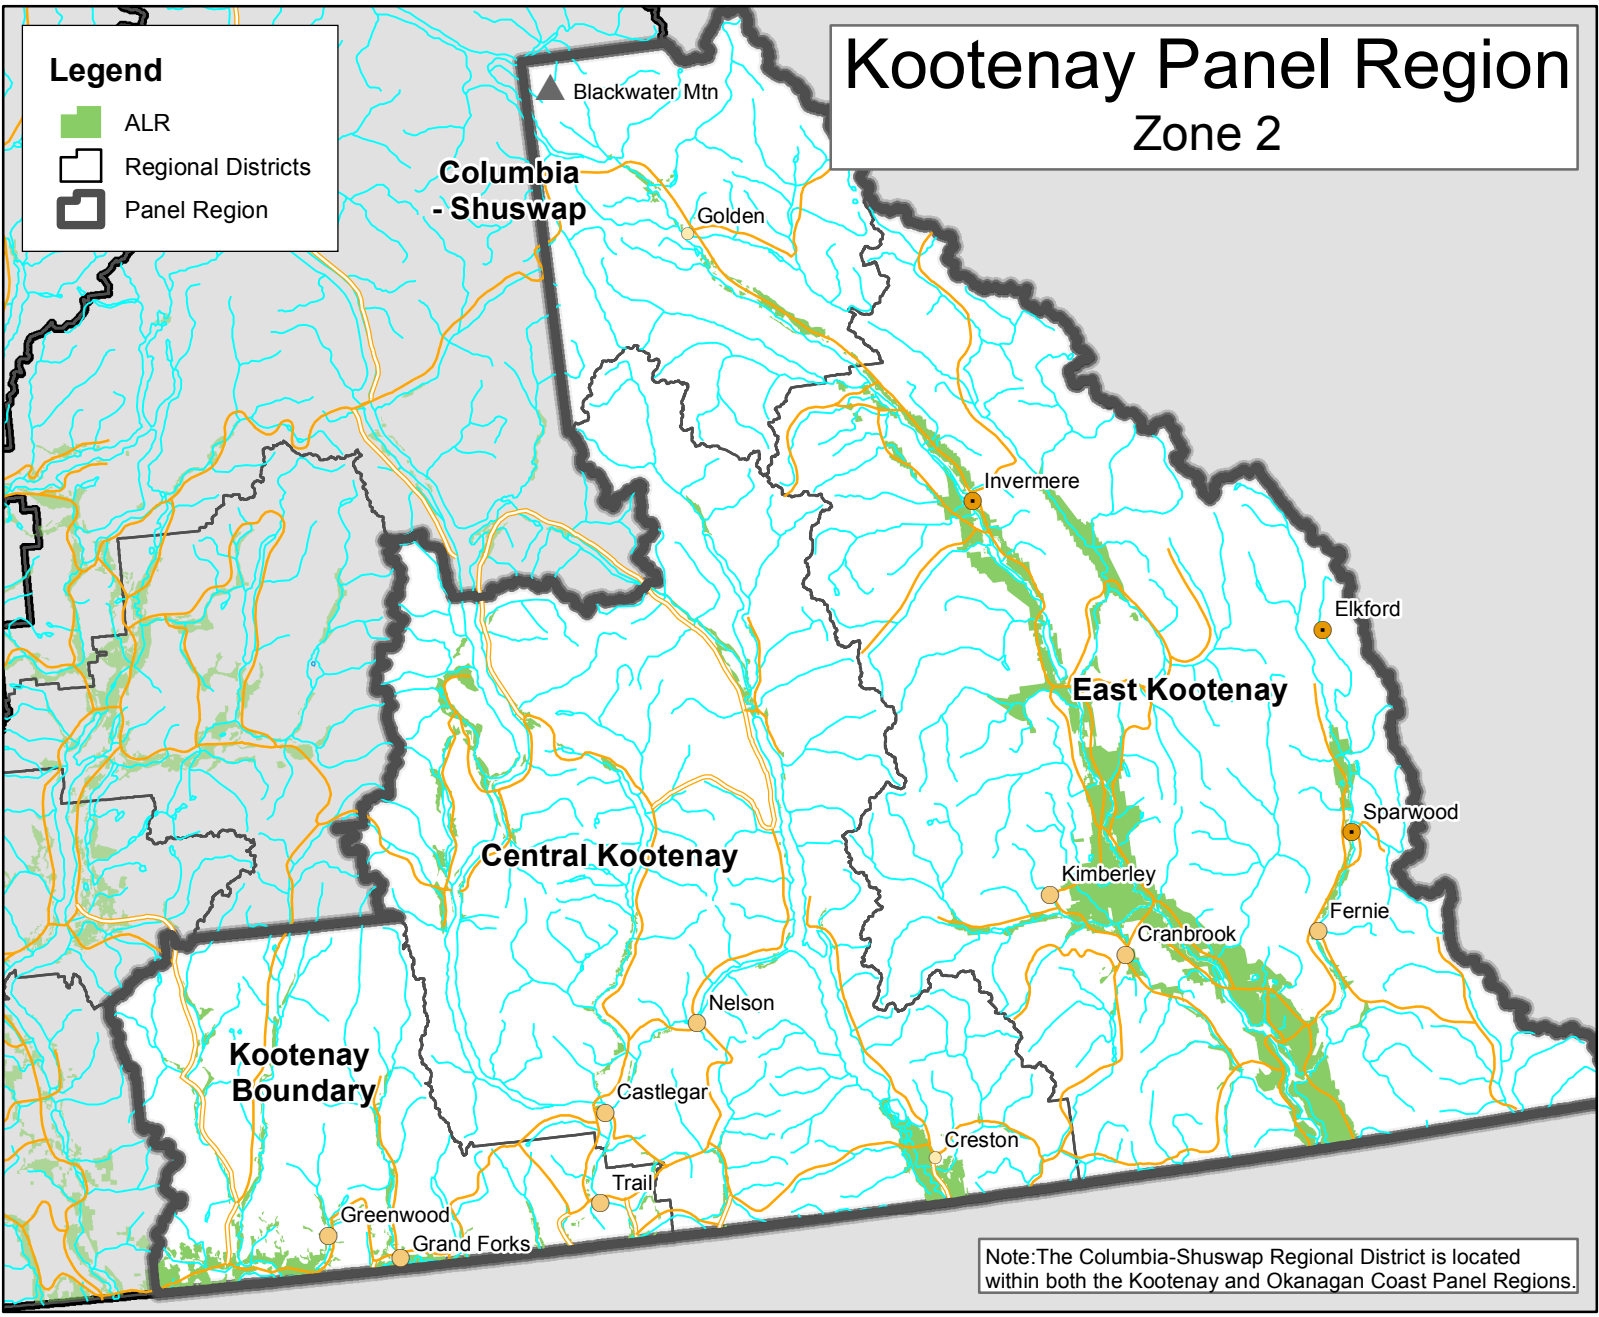

Kootenay Panel Region

Zone 2

Legend

- ALR
- Regional Districts
- Panel Region

Note: The Columbia-Shuswap Regional District is located within both the Kootenay and Okanagan Coast Panel Regions.