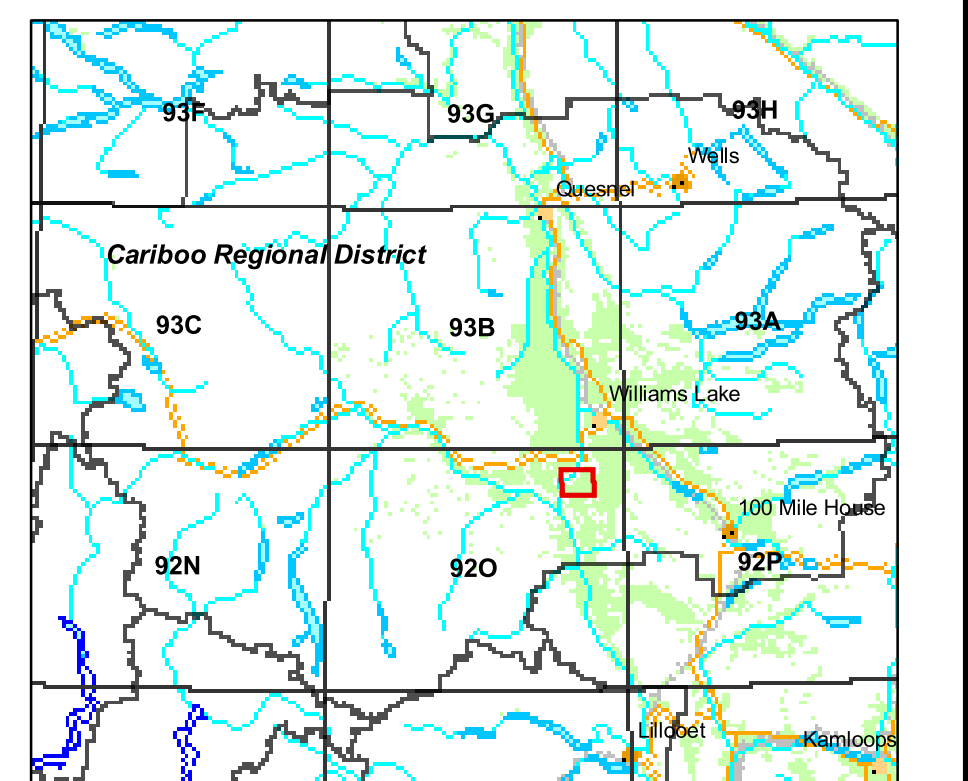

Map Amendment History as of 2007

Date	Application

92O.089

Map Location